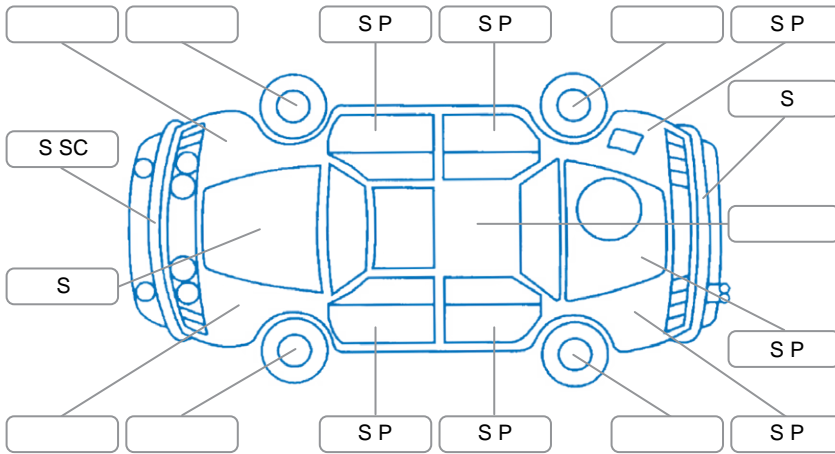

Report ID:	28,143,693	Version:	1
Created:	24 Apr 2026		

Make:	Holden	Model:	Colorado
Body Style:	Utility	Year:	2016
Rego No.:	RNC500	Rego Expiry:	28 Sep 2026
WoF Expiry:	05 May 2026	Odometer:	186,820 Kms
Good No.:	28143693	VIN:	MMU148MK0GH630103
Next Service:	188000kms	Service History:	No

**Key**  
 S = Scratch    R = Rust    C = Crack    \* = Decals    W = Significant scuffs  
 D = Dent    PT = Paint defect    P = Pin dent    SC = Stone Chips

Note: some defects and blemishes may not be displayed in the diagram