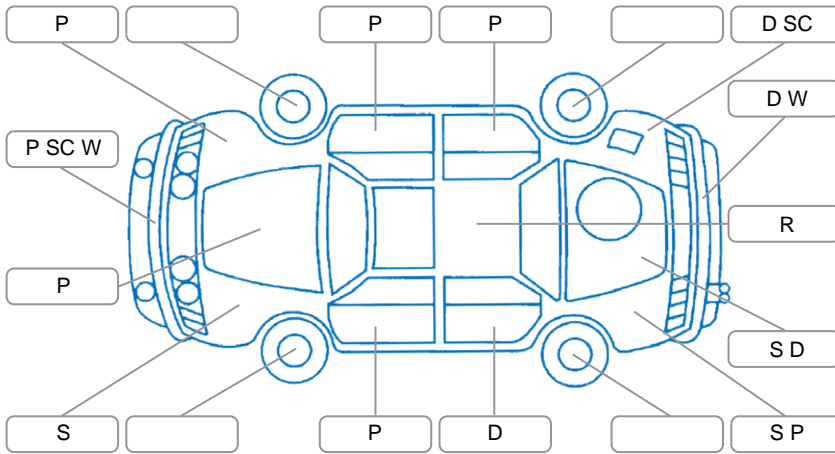

Report ID:	28,143,686	Version:	2
Created:	07 May 2026		

Make:	Toyota	Model:	Hilux
Body Style:	Utility	Year:	2023
Rego No.:	PYB868	Rego Expiry:	26 Jul 2026
WoF Expiry:	30 Apr 2027	Odometer:	64,776 Kms
Good No.:	28143686	VIN:	MR0JA3DD100351484
Next Service:	71,000Kms	Service History:	Yes

Key

S = Scratch R = Rust C = Crack * = Decals W = Significant scuffs
 D = Dent PT = Paint defect P = Pin dent SC = Stone Chips

Note: some defects and blemishes may not be displayed in the diagram

Body Inspection Comments

Right C pillar pin dented
 Windscreen stone chip not in CVA

Conditions During Body Inspection

Dry

Under Carriage and Under Bonnet Inspection Comments

Subframe surface rust, requires further investigation

Interior Comments