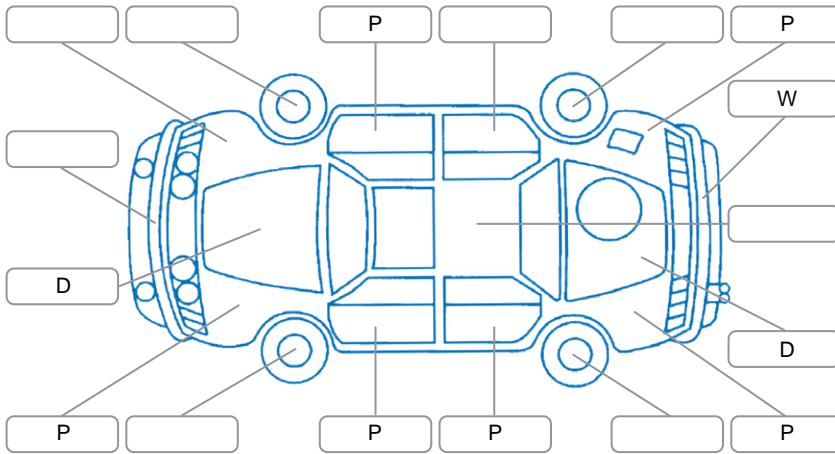

Report ID:	28,143,672	Version:	1
Created:	04 May 2026		

Make:	Toyota	Model:	Corolla
Body Style:	Wagon	Year:	2011
Rego No.:	FWU835	Rego Expiry:	17 May 2026
WoF Expiry:	23 Dec 2026	Odometer:	200,358 Kms
Good No.:	28143672	VIN:	JTDGT40E009177085
Next Service:	200000	Service History:	No

Key

S = Scratch R = Rust C = Crack * = Decals W = Significant scuffs
 D = Dent PT = Paint defect P = Pin dent SC = Stone Chips

Note: some defects and blemishes may not be displayed in the diagram

Body Inspection Comments

Conditions During Body Inspection: Dry

Under Carriage and Under Bonnet Inspection Comments

Oil leak.

Interior Comments

Seats:	Average
Carpets:	Average
Panels:	Average
Dashboard:	Average

General Comments

Road Conditions During Test Drive	Dry		
Engine Timing Mechanism	Timing Chain		
Evidence of Cam Belt Replacement	<input type="checkbox"/> Yes	<input type="checkbox"/> No	Kms
Inspected by:	Darren Beban		
Published by:	Andrew Totton		
Inspection Date:	28 Apr 2026		