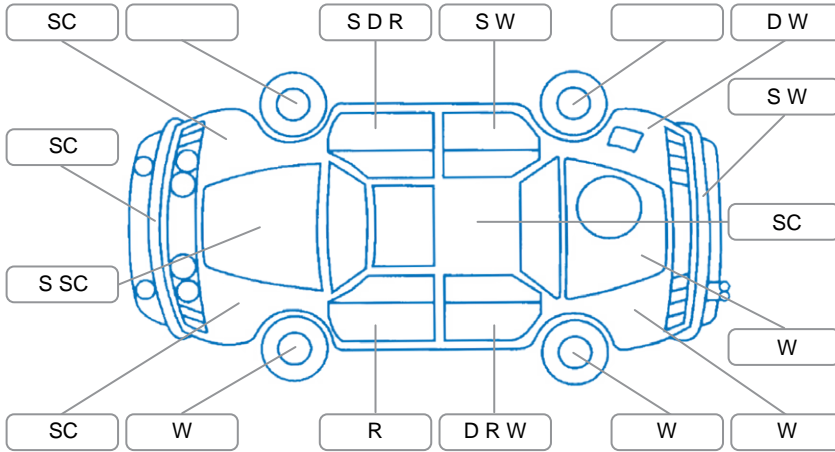

Report ID:	28,143,638	Version:	1
Created:	24 Apr 2026		

Make:	Toyota	Model:	Corolla
Body Style:	Wagon	Year:	2007
Rego No.:	EDL417	Rego Expiry:	15 Jul 2026
WoF Expiry:	11 Jul 2026	Odometer:	209,728 Kms
Good No.:	28143638	VIN:	JTDER22E003192907
Next Service:	219,591km	Service History:	Yes

Key

S = Scratch R = Rust C = Crack * = Decals W = Significant scuffs
 D = Dent PT = Paint defect P = Pin dent SC = Stone Chips

Note: some defects and blemishes may not be displayed in the diagram

Body Inspection Comments

Windscreen stone chips

Conditions During Body Inspection

Dry

Under Carriage and Under Bonnet Inspection Comments

Engine oil leak
 Underbody surface rust
 Front wheel drive

Interior Comments

Seats:	Good
Carpets:	Good
Panels:	Good
Dashboard:	Good