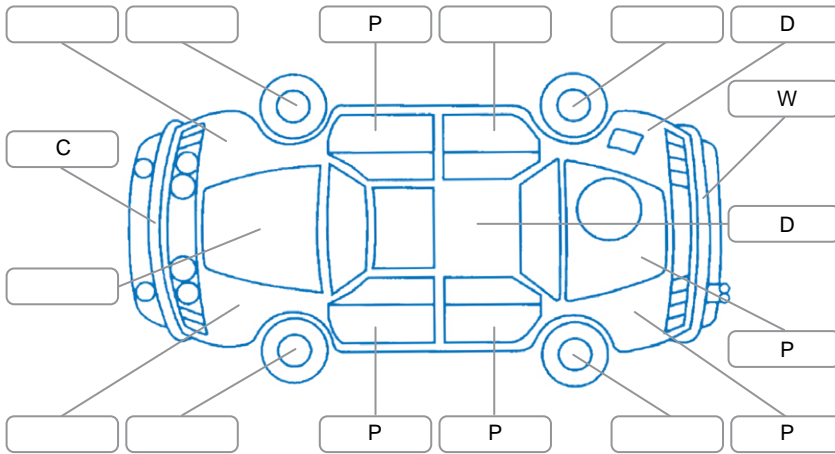

Key

S = Scratch R = Rust C = Crack * = Decals W = Significant scuffs
 D = Dent PT = Paint defect P = Pin dent SC = Stone Chips

Note: some defects and blemishes may not be displayed in the diagram

Body Inspection Comments

Conditions During Body Inspection: Dry

Under Carriage and Under Bonnet Inspection Comments

Interior Comments

Seats:	Average
Carpets:	Average
Panels:	Average
Dashboard:	Average

General Comments

Drivers Seat Torn on Back Rest and base pad