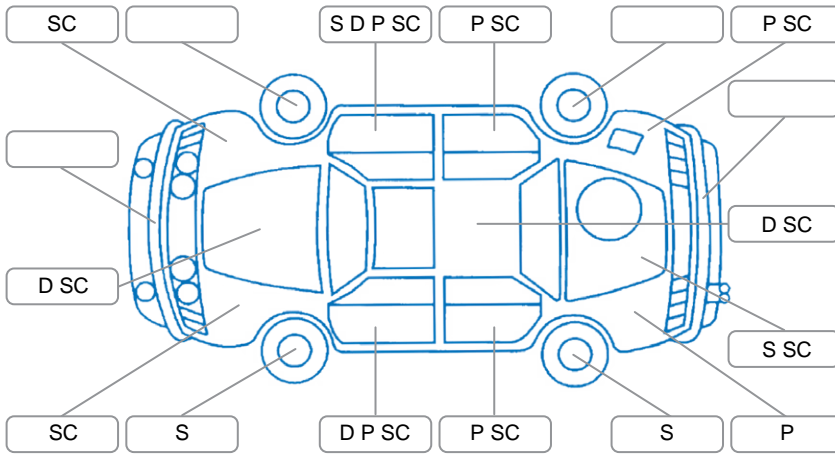

Report ID:	28,143,330	Version:	1
Created:	28 Apr 2026		

Make:	Subaru	Model:	Forester
Body Style:	SUV	Year:	2019
Rego No.:	MCR557	Rego Expiry:	22 Jun 2026
WoF Expiry:		Odometer:	211,453 Kms
Good No.:	28143330	VIN:	JF2SK9KL5KG013400
Next Service:	219,000 Kms	Service History:	No

Key
 S = Scratch R = Rust C = Crack * = Decals W = Significant scuffs
 D = Dent PT = Paint defect P = Pin dent SC = Stone Chips

Note: some defects and blemishes may not be displayed in the diagram

Body Inspection Comments

Minor crack in RH headlight.
 Front bumper fits poorly on RH side.
 2 stonechips in windscreen.
 RF door seal torn.

Conditions During Body Inspection Dry

Under Carriage and Under Bonnet Inspection Comments

Interior Comments

Seats:	Good
Carpets:	Good
Panels:	Good. Centre console lid wearing.
Dashboard:	Good

General Comments

Tyre pressure monitoring system warning light on. No pressure readings from any wheel.
 Radio volume control knob faulty.