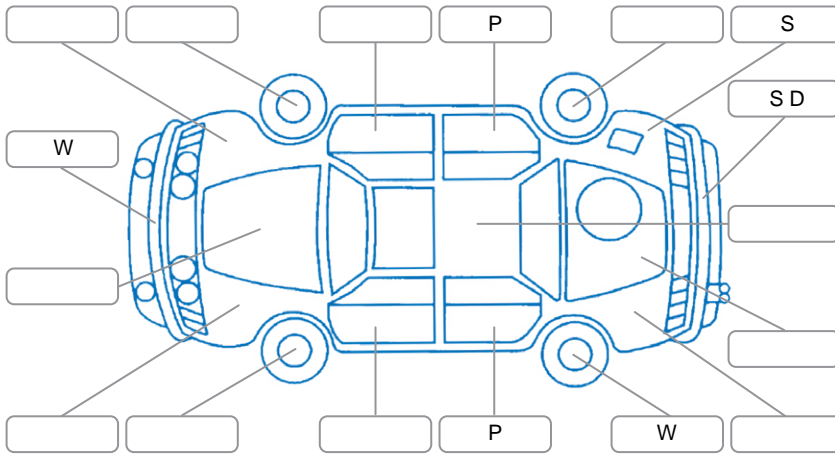

Key
 S = Scratch R = Rust C = Crack * = Decals W = Significant scuffs
 D = Dent PT = Paint defect P = Pin dent SC = Stone Chips

Note: some defects and blemishes may not be displayed in the diagram

Body Inspection Comments

Conditions During Body Inspection: Dry

Under Carriage and Under Bonnet Inspection Comments

Interior Comments

Seats:	Good
Carpets:	Good
Panels:	Good
Dashboard:	Good

General Comments

4WD

Road Conditions During Test Drive	Dry		
Engine Timing Mechanism	Timing Chain		
Evidence of Cam Belt Replacement	<input type="checkbox"/> Yes	<input type="checkbox"/> No	Kms
Inspected by:	Haden Brown		
Published by:	Scott Stewart		
Inspection Date:	26 Apr 2026		