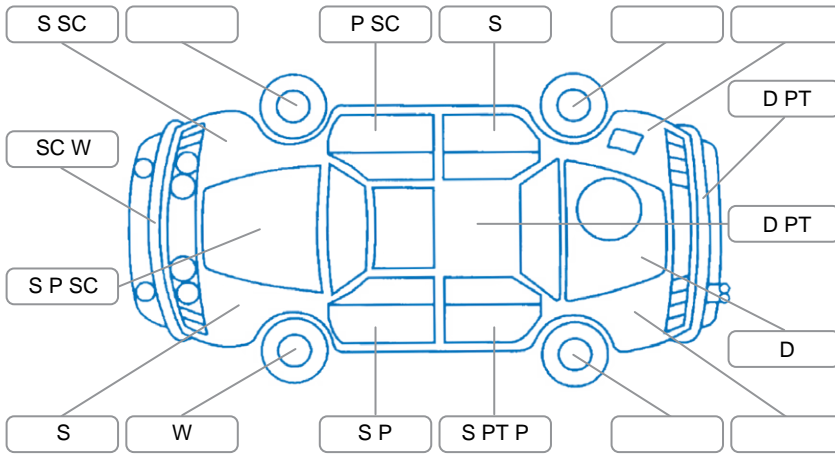

Key
 S = Scratch R = Rust C = Crack * = Decals W = Significant scuffs
 D = Dent PT = Paint defect P = Pin dent SC = Stone Chips

Note: some defects and blemishes may not be displayed in the diagram

Body Inspection Comments

Conditions During Body Inspection: Dry

Under Carriage and Under Bonnet Inspection Comments

Oil seepage under engine.
 Surface corrosion under vehicle.

Interior Comments

Seats:	Average
Carpets:	Average
Panels:	Average
Dashboard:	Good