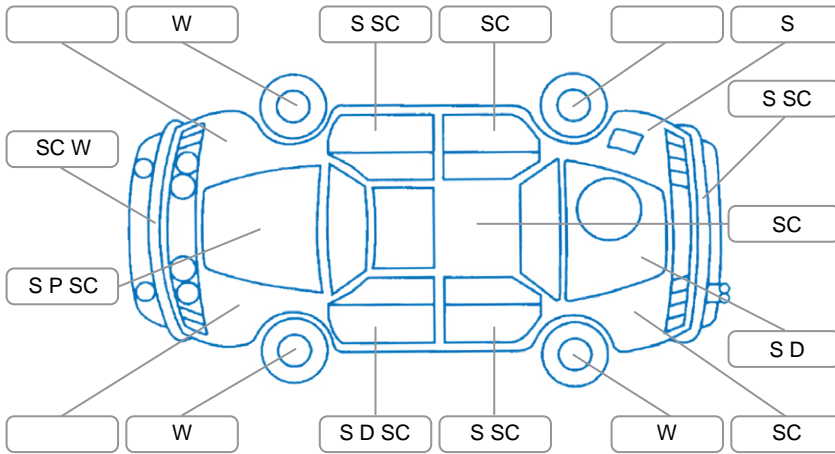

Report ID:	28,143,060	Version:	3
Created:	01 May 2026		

Make:	Honda	Model:	FIT
Body Style:	Hatchback	Year:	2011
Rego No.:	PFN903	Rego Expiry:	16 Nov 2026
WoF Expiry:	15 May 2027	Odometer:	68,970 Kms
Good No.:	28143060	VIN:	7AT08G2YX22071307
Next Service:	79000	Service History:	No

Key

S = Scratch R = Rust C = Crack * = Decals W = Significant scuffs
 D = Dent PT = Paint defect P = Pin dent SC = Stone Chips

Note: some defects and blemishes may not be displayed in the diagram

Body Inspection Comments

Crack in left side wing mirror

Conditions During Body Inspection

Dry

Under Carriage and Under Bonnet Inspection Comments

Interior Comments

Seats: Good

Carpets: Good

Panels: Good

Dashboard: Good

General Comments

Road Conditions During Test Drive

Dry

Engine Timing Mechanism

Timing Chain

Evidence of Cam Belt Replacement

Yes No