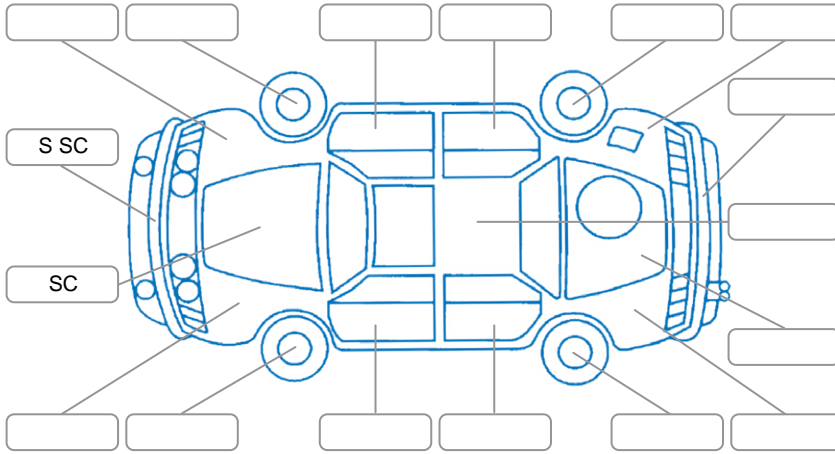

Report ID:	28,143,039	Version:	5
Created:	04 May 2026		

Make:	Mazda	Model:	Bt-50
Body Style:	Utility	Year:	2017
Rego No.:	NLL159	Rego Expiry:	03 Apr 2026
WoF Expiry:	13 May 2027	Odometer:	142,913 Kms
Good No.:	28143039	VIN:	MMOUR0YG100787718
Next Service:	151,915 Kms	Service History:	No

### Key

S = Scratch    R = Rust    C = Crack    \* = Decals    W = Significant scuffs  
 D = Dent    PT = Paint defect    P = Pin dent    SC = Stone Chips

Note: some defects and blemishes may not be displayed in the diagram