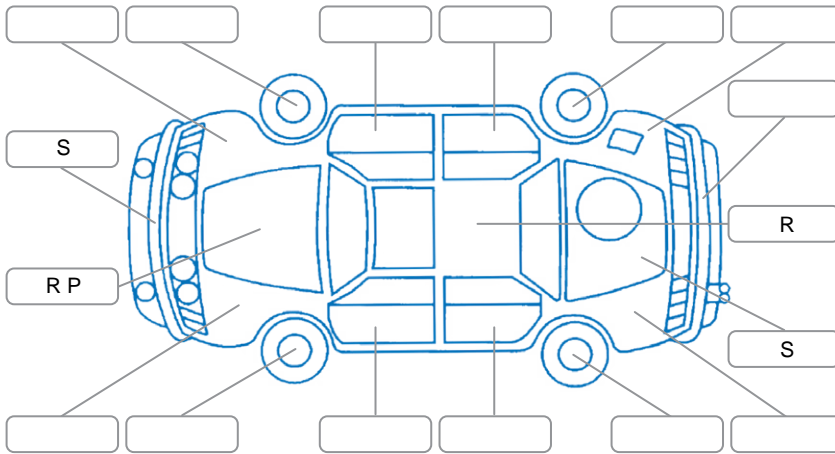

Key
 S = Scratch R = Rust C = Crack * = Decals W = Significant scuffs
 D = Dent PT = Paint defect P = Pin dent SC = Stone Chips

Note: some defects and blemishes may not be displayed in the diagram

Body Inspection Comments

L rear seat belt frayed,

Conditions During Body Inspection

Dry

Under Carriage and Under Bonnet Inspection Comments

Interior Comments

Seats:	Average
Carpets:	Average
Panels:	Average
Dashboard:	Good

General Comments

Driver body seal torn, driver seat belt frayed, rear washer jet block, aircon not cold,

Road Conditions During Test Drive

Dry

Engine Timing Mechanism

Timing Chain

Evidence of Cam Belt Replacement

Yes No

Kms