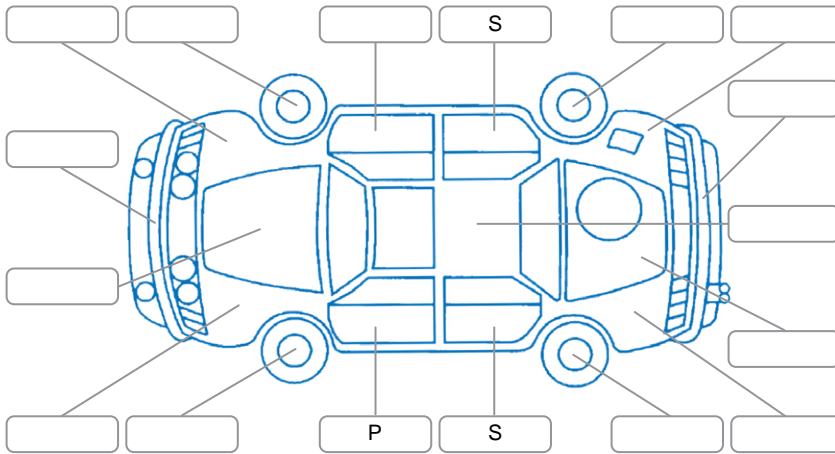

Key
 S = Scratch R = Rust C = Crack * = Decals W = Significant scuffs
 D = Dent PT = Paint defect P = Pin dent SC = Stone Chips

Note: some defects and blemishes may not be displayed in the diagram

Body Inspection Comments

Conditions During Body Inspection: Dry

Under Carriage and Under Bonnet Inspection Comments

Interior Comments

Seats:	Good
Carpets:	Good
Panels:	Good
Dashboard:	Good

General Comments

Road Conditions During Test Drive	Dry		
Engine Timing Mechanism	Timing Chain		
Evidence of Cam Belt Replacement	<input type="checkbox"/> Yes	<input type="checkbox"/> No	Kms
Inspected by:	Chris Buckley		
Published by:	Jeremy Hutchings		
Inspection Date:	22 Jun 2026		