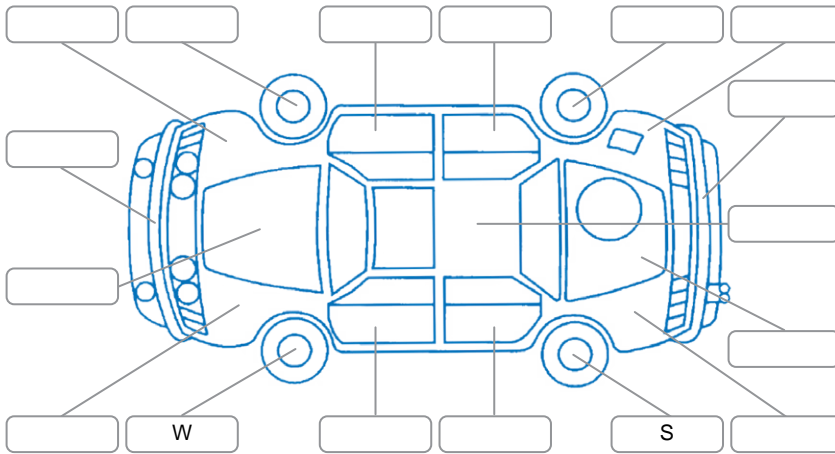

Report ID:	28,142,736	Version:	1
Created:	17 Jun 2026		

Make:	Lexus	Model:	IS300H
Body Style:	Sedan	Year:	2015
Rego No.:		Rego Expiry:	
WoF Expiry:	12 Jun 2027	Odometer:	143,344 Kms
Good No.:	28142736	VIN:	7AT0B013X26043129
Next Service:	153,341 Kms	Service History:	No

Key
 S = Scratch R = Rust C = Crack * = Decals W = Significant scuffs
 D = Dent PT = Paint defect P = Pin dent SC = Stone Chips

Note: some defects and blemishes may not be displayed in the diagram

Body Inspection Comments