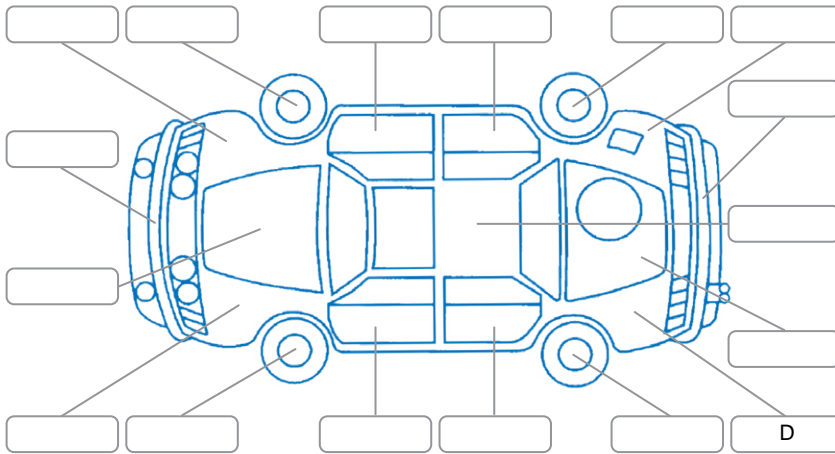

Key

S = Scratch R = Rust C = Crack * = Decals W = Significant scuffs
 D = Dent PT = Paint defect P = Pin dent SC = Stone Chips

Note: some defects and blemishes may not be displayed in the diagram

Body Inspection Comments

Conditions During Body Inspection Wet

Under Carriage and Under Bonnet Inspection Comments

Interior Comments

Seats:	Good
Carpets:	Good
Panels:	Good
Dashboard:	Good

General Comments

Road Conditions During Test Drive	Wet
Engine Timing Mechanism	Timing Chain
Evidence of Cam Belt Replacement	<input type="checkbox"/> Yes <input type="checkbox"/> No Kms
Inspected by:	Chris Buckley
Published by:	Jeremy Hutchings
Inspection Date:	23 Jun 2026