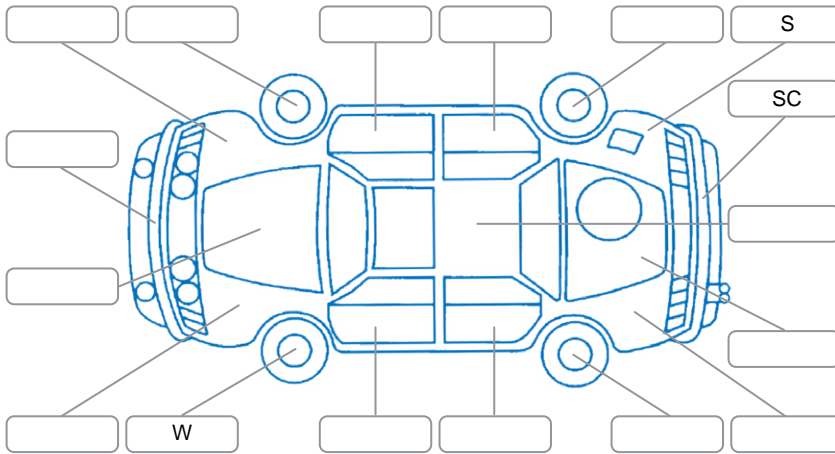

Report ID:	28,142,631	Version:	1
Created:	11 Jun 2026		

Make:	Nissan	Model:	Note
Body Style:	Hatchback	Year:	2022
Rego No.:		Rego Expiry:	
WoF Expiry:	09 Jun 2027	Odometer:	92,778 Kms
Good No.:	28142631	VIN:	7AT0DH79X26075231
Next Service:	102,777 Kms	Service History:	No

Key
 S = Scratch R = Rust C = Crack * = Decals W = Significant scuffs
 D = Dent PT = Paint defect P = Pin dent SC = Stone Chips

Note: some defects and blemishes may not be displayed in the diagram

Body Inspection Comments

Conditions During Body Inspection: Dry

Under Carriage and Under Bonnet Inspection Comments

2WD

Interior Comments

Seats:	Good
Carpets:	Good
Panels:	Good
Dashboard:	Good

General Comments

Road Conditions During Test Drive	Dry		
Engine Timing Mechanism	Timing Chain		
Evidence of Cam Belt Replacement	<input type="checkbox"/> Yes	<input type="checkbox"/> No	Kms
Inspected by:	Hoani Saunders		
Published by:	Jayson Rodriguez		
Inspection Date:	11 Jun 2026		