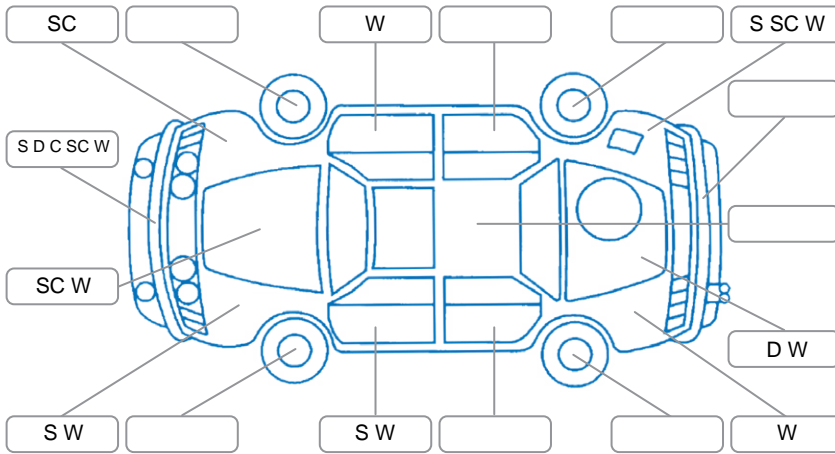

Report ID:	28,142,478	Version:	1
Created:	04 May 2026		

Make:	Ford	Model:	Ranger
Body Style:	Utility	Year:	2018
Rego No.:	LUY86	Rego Expiry:	27 Dec 2026
WoF Expiry:	13 May 2027	Odometer:	230,283 Kms
Good No.:	28142478	VIN:	MPBUMFF50JX181793
Next Service:	24000	Service History:	Yes

Key

S = Scratch R = Rust C = Crack * = Decals W = Significant scuffs
 D = Dent PT = Paint defect P = Pin dent SC = Stone Chips

Note: some defects and blemishes may not be displayed in the diagram

Body Inspection Comments

Conditions During Body Inspection: Dry

Under Carriage and Under Bonnet Inspection Comments

Interior Comments

Seats:	stains
Carpets:	Good
Panels:	Good
Dashboard:	Good

General Comments

Road Conditions During Test Drive	Dry	
Engine Timing Mechanism	Timing Chain	
Evidence of Cam Belt Replacement	<input type="checkbox"/> Yes <input type="checkbox"/> No	Kms
Inspected by:	Greg Morgan	
Published by:	Bailey Seymour	
Inspection Date:	24 Apr 2026	