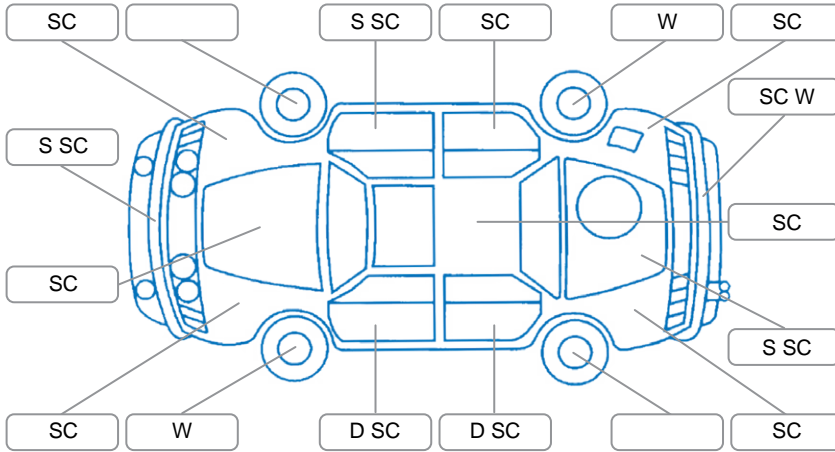

Report ID:	28,142,394	Version:	1
Created:	05 May 2026		

Make:	Holden	Model:	Captiva 7
Body Style:	SUV	Year:	2014
Rego No.:	HME715	Rego Expiry:	09 Sep 2026
WoF Expiry:	18 Apr 2027	Odometer:	212,775 Kms
Good No.:	28142394	VIN:	KL3CD2669EB033764
Next Service:	222800	Service History:	No

Key

S = Scratch R = Rust C = Crack * = Decals W = Significant scuffs
 D = Dent PT = Paint defect P = Pin dent SC = Stone Chips

Note: some defects and blemishes may not be displayed in the diagram

Body Inspection Comments

Conditions During Body Inspection: Dry

Under Carriage and Under Bonnet Inspection Comments

Oil leaks

Interior Comments

Seats:	Average
Carpets:	Average
Panels:	Average
Dashboard:	wear on steering wheel

General Comments