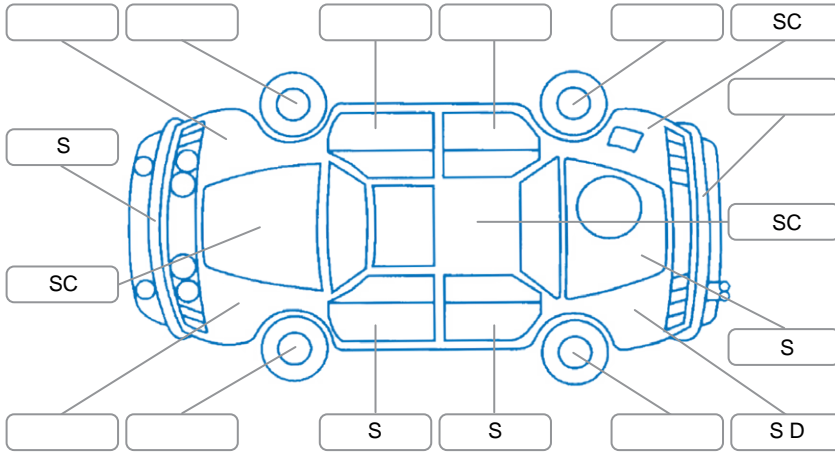

Report ID:	28,142,341	Version:	2
Created:	05 May 2026		

Make:	Mazda	Model:	Bt-50
Body Style:	Utility	Year:	2018
Rego No.:	LHQ412	Rego Expiry:	26 Jun 2026
WoF Expiry:	05 May 2027	Odometer:	218,324 Kms
Good No.:	28142341	VIN:	MMOUR0YG100783820
Next Service:	221000	Service History:	No

Key

S = Scratch R = Rust C = Crack * = Decals W = Significant scuffs
 D = Dent PT = Paint defect P = Pin dent SC = Stone Chips

Note: some defects and blemishes may not be displayed in the diagram

Body Inspection Comments

Repaired chip in windscreen

Conditions During Body Inspection

Dry

Under Carriage and Under Bonnet Inspection Comments

Surface rust underneath

Interior Comments

Seats:	Average
Carpets:	Average
Panels:	Average
Dashboard:	Average

General Comments

Steering wheel delaminating

Road Conditions During Test Drive

Dry

Engine Timing Mechanism

Timing Chain

Evidence of Cam Belt Replacement

Yes No