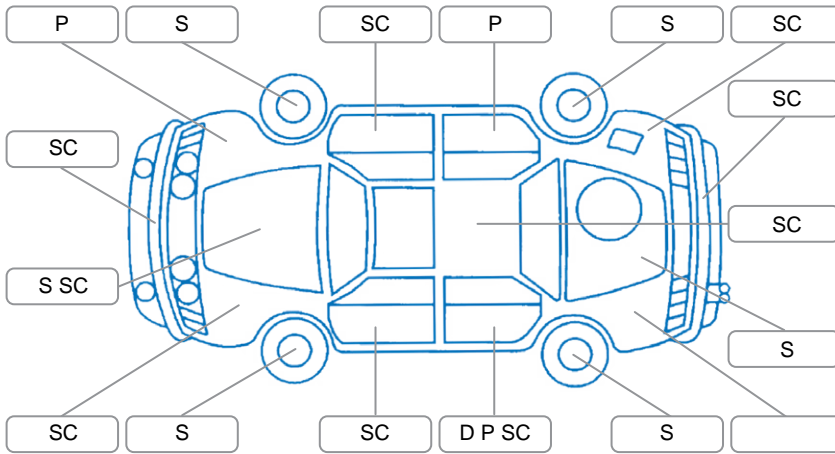

Report ID:	28,142,302	Version:	2
Created:	01 May 2026		

Make:	Toyota	Model:	Corolla
Body Style:	Wagon	Year:	2018
Rego No.:	QMH590	Rego Expiry:	03 Jan 2027
WoF Expiry:	20 Jan 2027	Odometer:	85,684 Kms
Good No.:	28142302	VIN:	7AT0H607X23050058
Next Service:	95,690 Kms	Service History:	No

Key
 S = Scratch R = Rust C = Crack * = Decals W = Significant scuffs
 D = Dent PT = Paint defect P = Pin dent SC = Stone Chips

Note: some defects and blemishes may not be displayed in the diagram

Body Inspection Comments

Conditions During Body Inspection: Dry

Under Carriage and Under Bonnet Inspection Comments

Interior Comments

Seats:	Good
Carpets:	Good
Panels:	Good
Dashboard:	Good

General Comments

Road Conditions During Test Drive	Dry		
Engine Timing Mechanism	Timing Chain		
Evidence of Cam Belt Replacement	<input type="checkbox"/> Yes	<input type="checkbox"/> No	Kms
Inspected by:	Troy Smith		
Published by:	Shanna Bullion		
Inspection Date:	28 Apr 2026		