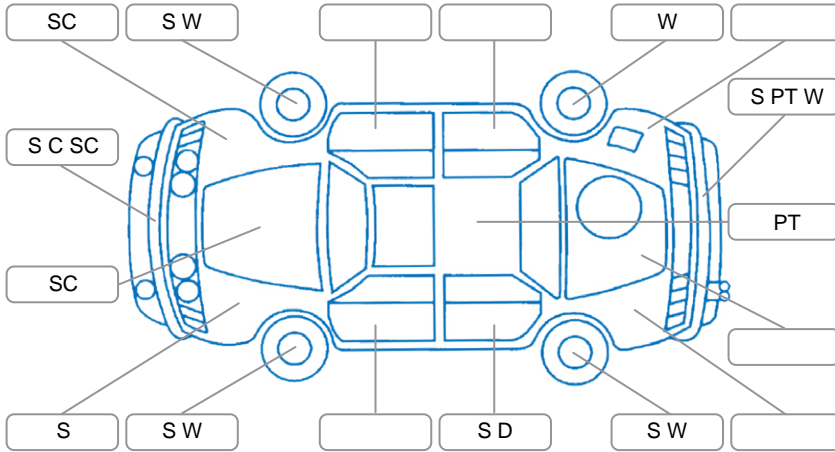

Report ID:	28,142,285	Version:	2
Created:	14 May 2026		

Make:	Mazda	Model:	Axela
Body Style:	Hatchback	Year:	2003
Rego No.:	EZH495	Rego Expiry:	22 Jun 2026
WoF Expiry:	02 Mar 2027	Odometer:	287,167 Kms
Good No.:	28142285	VIN:	7A8C13J0709101339
Next Service:	300000	Service History:	No

Key

S = Scratch R = Rust C = Crack * = Decals W = Significant scuffs
 D = Dent PT = Paint defect P = Pin dent SC = Stone Chips

Note: some defects and blemishes may not be displayed in the diagram

Body Inspection Comments

Fog lights broken

Conditions During Body Inspection

Dry

Under Carriage and Under Bonnet Inspection Comments

Left rear shock leaking
 Right inner cv boot leaking grease

Interior Comments

Seats:	stained
Carpets:	Good
Panels:	Good
Dashboard:	Good