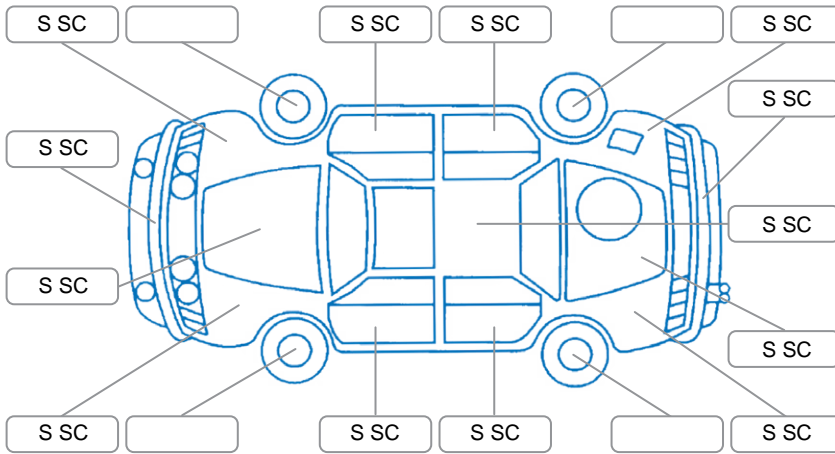

Report ID:	28,142,200	Version:	1
Created:	30 Apr 2026		

Make:	Mercedes-Benz	Model:	M-Class
Body Style:	SUV	Year:	2012
Rego No.:	KLU371	Rego Expiry:	28 Jul 2026
WoF Expiry:	03 Mar 2027	Odometer:	165,457 Kms
Good No.:	28142200	VIN:	WDC1660042A041428
Next Service:	174799	Service History:	No

Key
 S = Scratch R = Rust C = Crack * = Decals W = Significant scuffs
 D = Dent PT = Paint defect P = Pin dent SC = Stone Chips

Note: some defects and blemishes may not be displayed in the diagram

Body Inspection Comments