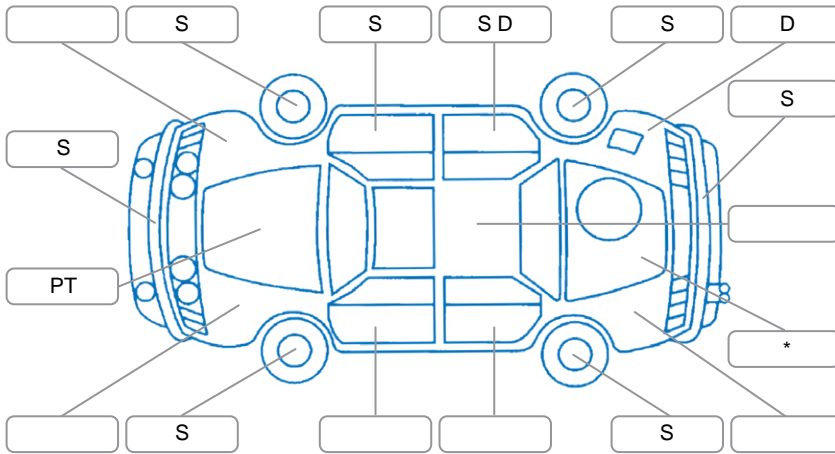

Report ID:	28,141,984	Version:	3
Created:	13 May 2026		

Make:	Toyota	Model:	Rav4
Body Style:	SUV	Year:	2019
Rego No.:	MDS75	Rego Expiry:	21 Aug 2026
WoF Expiry:	22 May 2027	Odometer:	121,294 Kms
Good No.:	28141984	VIN:	JTMBW3FV80D015785
Next Service:	135000	Service History:	Yes

Key
 S = Scratch R = Rust C = Crack * = Decals W = Significant scuffs
 D = Dent PT = Paint defect P = Pin dent SC = Stone Chips

Note: some defects and blemishes may not be displayed in the diagram

Body Inspection Comments

Conditions During Body Inspection

Under Carriage and Under Bonnet Inspection Comments

Interior Comments

Seats:	Good
Carpets:	Good
Panels:	Good
Dashboard:	Good

General Comments

Road Conditions During Test Drive	Wet
Engine Timing Mechanism	Timing Chain
Evidence of Cam Belt Replacement	<input type="checkbox"/> Yes <input type="checkbox"/> No Kms
Inspected by:	Arunachalam Subramanian
Published by:	Henry Manders
Inspection Date:	30 Apr 2026