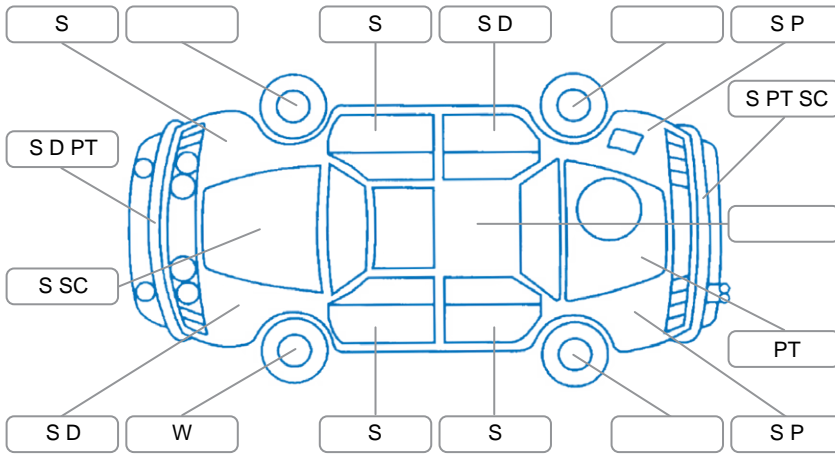

Report ID:	28,141,932	Version:	1
Created:	29 Apr 2026		

Make:	Mazda	Model:	Premacy
Body Style:	Wagon	Year:	2006
Rego No.:	MGT450	Rego Expiry:	20 Jan 2027
WoF Expiry:	15 Dec 2026	Odometer:	141,047 Kms
Good No.:	28141932	VIN:	7AT0C133X19144258
Next Service:	150,000	Service History:	No

Key

S = Scratch R = Rust C = Crack * = Decals W = Significant scuffs
 D = Dent PT = Paint defect P = Pin dent SC = Stone Chips

Note: some defects and blemishes may not be displayed in the diagram

Body Inspection Comments