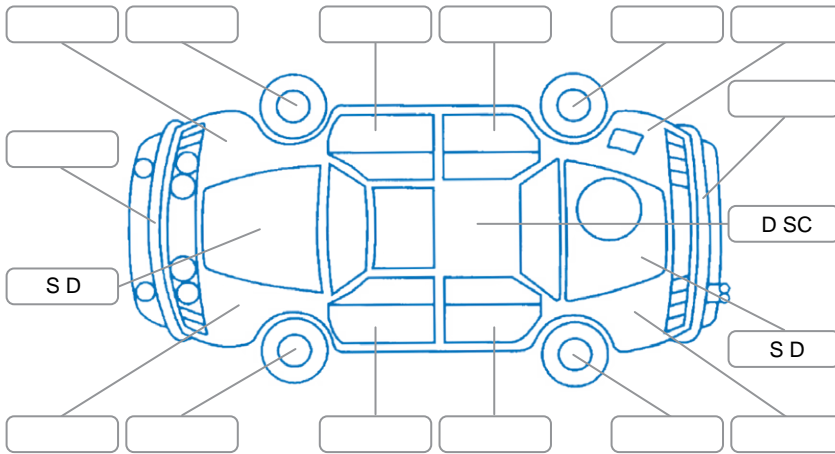

Report ID:	28,141,921	Version:	1
Created:	01 May 2026		

Make:	Hyundai	Model:	Elantra
Body Style:	Sedan	Year:	2011
Rego No.:	FZW257	Rego Expiry:	22 Aug 2026
WoF Expiry:	17 Apr 2027	Odometer:	146,630 Kms
Good No.:	28141921	VIN:	KMHDH41EMCU192167
Next Service:	147,000	Service History:	Yes

Key
 S = Scratch R = Rust C = Crack * = Decals W = Significant scuffs
 D = Dent PT = Paint defect P = Pin dent SC = Stone Chips

Note: some defects and blemishes may not be displayed in the diagram

Body Inspection Comments