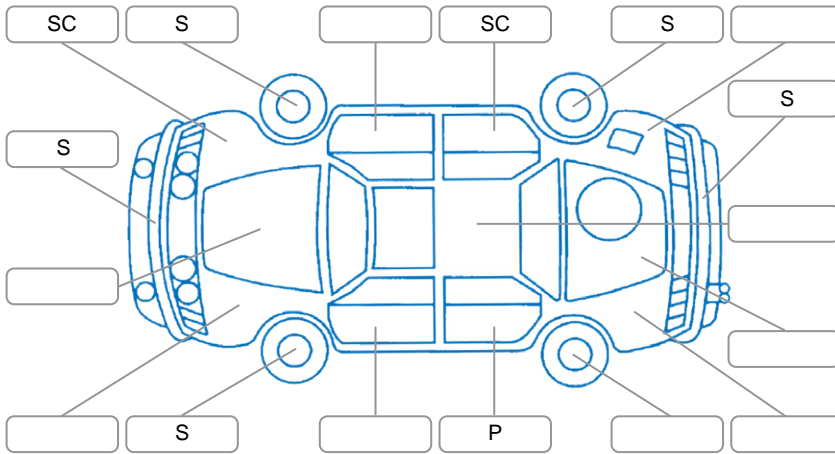

Report ID:	28,141,881	Version:	3
Created:	30 Jun 2026		

Make:	Subaru	Model:	Legacy
Body Style:	Wagon	Year:	2013
Rego No.:		Rego Expiry:	
WoF Expiry:	22 Jun 2027	Odometer:	83,460 Kms
Good No.:	28141881	VIN:	7AT0GF0BX26014409
Next Service:	93,450 Kms	Service History:	No

**Key**  
 S = Scratch    R = Rust    C = Crack    \* = Decals    W = Significant scuffs  
 D = Dent    PT = Paint defect    P = Pin dent    SC = Stone Chips

Note: some defects and blemishes may not be displayed in the diagram