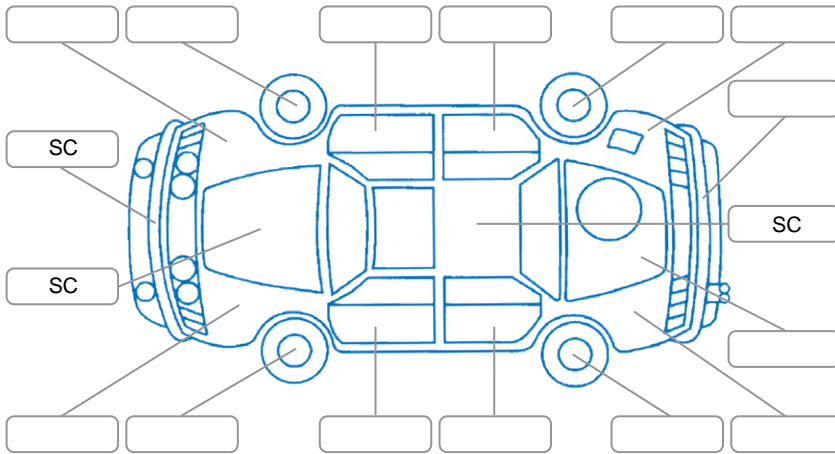

Report ID:	28,141,689	Version:	2
Created:	03 Jul 2026		

Make:	Nissan	Model:	Note
Body Style:	Hatchback	Year:	2022
Rego No.:		Rego Expiry:	
WoF Expiry:	25 Jun 2027	Odometer:	87,178 Kms
Good No.:	28141689	VIN:	7AT0DH79X26074095
Next Service:	97,169 Kms	Service History:	No

Key
 S = Scratch R = Rust C = Crack * = Decals W = Significant scuffs
 D = Dent PT = Paint defect P = Pin dent SC = Stone Chips

Note: some defects and blemishes may not be displayed in the diagram

Body Inspection Comments