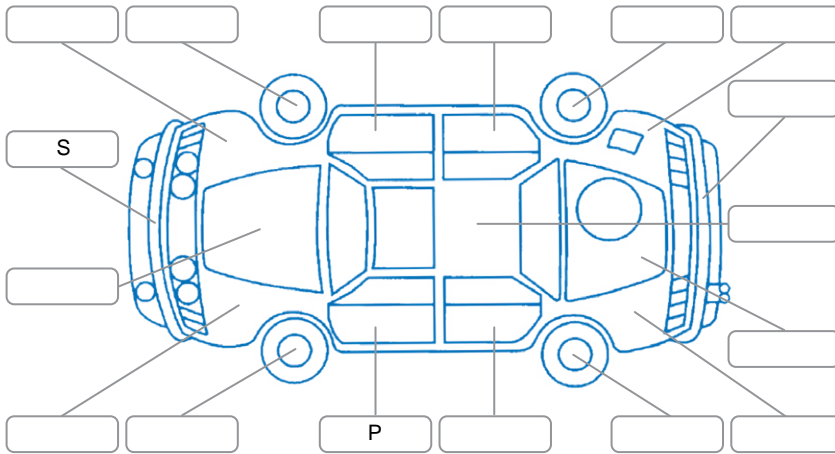

Report ID:	28,141,457	Version:	2
Created:	24 Jun 2026		

Make:	Subaru	Model:	Outback
Body Style:	Wagon	Year:	2013
Rego No.:		Rego Expiry:	
WoF Expiry:	22 Jun 2027	Odometer:	128,323 Kms
Good No.:	28141457	VIN:	7AT0GF16X26015637
Next Service:	138,307kms	Service History:	No

Key
 S = Scratch R = Rust C = Crack * = Decals W = Significant scuffs
 D = Dent PT = Paint defect P = Pin dent SC = Stone Chips

Note: some defects and blemishes may not be displayed in the diagram

Body Inspection Comments