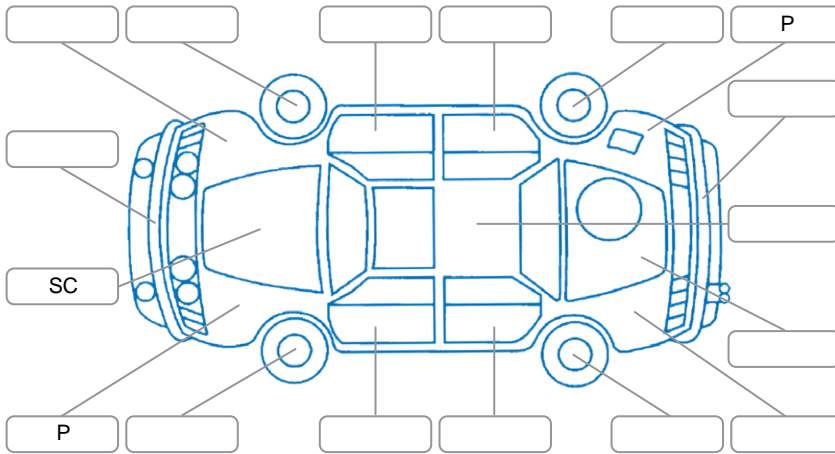

Report ID:	28,141,435	Version:	1
Created:	09 Jul 2026		

Make:	Suzuki	Model:	Splash
Body Style:	Hatchback	Year:	2013
Rego No.:	RRY814	Rego Expiry:	07 Jan 2027
WoF Expiry:	22 Jun 2027	Odometer:	93,969 Kms
Good No.:	28141435	VIN:	TSMEXB32S00735997
Next Service:	103500	Service History:	No

Key
 S = Scratch R = Rust C = Crack * = Decals W = Significant scuffs
 D = Dent PT = Paint defect P = Pin dent SC = Stone Chips

Note: some defects and blemishes may not be displayed in the diagram

Body Inspection Comments