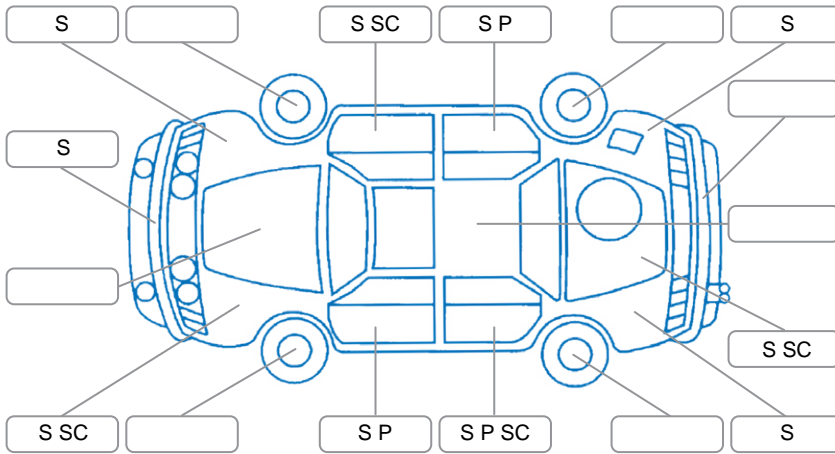

Report ID:	28,141,295	Version:	3
Created:	22 Jun 2026		

Make:	Toyota	Model:	Vellfire
Body Style:	SUV	Year:	2012
Rego No.:		Rego Expiry:	
WoF Expiry:	11 Jun 2027	Odometer:	103,381 Kms
Good No.:	28141295	VIN:	7AT0H65MX26209893
Next Service:	113,400 Kms	Service History:	No

Key
 S = Scratch R = Rust C = Crack * = Decals W = Significant scuffs
 D = Dent PT = Paint defect P = Pin dent SC = Stone Chips

Note: some defects and blemishes may not be displayed in the diagram

Body Inspection Comments

Conditions During Body Inspection

Under Carriage and Under Bonnet Inspection Comments

Interior Comments

Seats:	Good
Carpets:	Good
Panels:	Good
Dashboard:	Good

General Comments

Road Conditions During Test Drive	Dry		
Engine Timing Mechanism	Timing Chain		
Evidence of Cam Belt Replacement	<input type="checkbox"/> Yes	<input type="checkbox"/> No	Kms
Inspected by:	Troy Smith		
Published by:	Shanna Bullion		
Inspection Date:	16 Jun 2026		