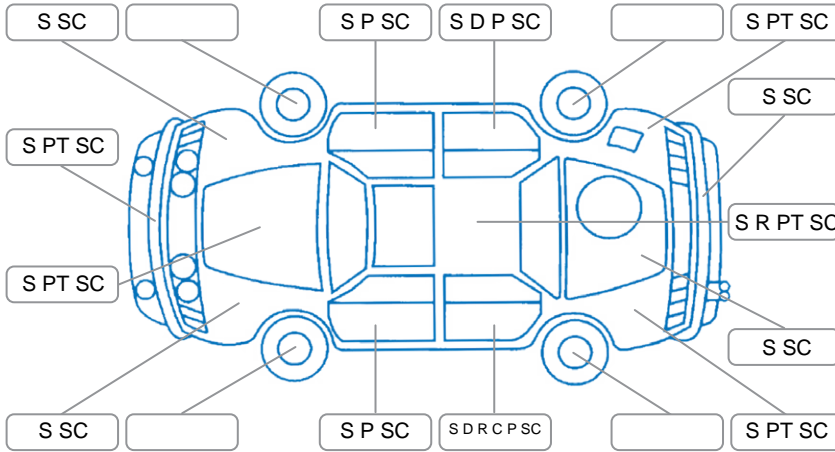

Report ID:	28,141,187	Version:	1
Created:	28 Apr 2026		

Make:	Mazda	Model:	MPV
Body Style:	Wagon	Year:	2007
Rego No.:	HRD100	Rego Expiry:	16 Sep 2026
WoF Expiry:	01 Nov 2026	Odometer:	230,495 Kms
Good No.:	28141187	VIN:	7AT0C11EX14162081
Next Service:	236600	Service History:	No

### Key

S = Scratch    R = Rust    C = Crack    \* = Decals    W = Significant scuffs  
 D = Dent    PT = Paint defect    P = Pin dent    SC = Stone Chips

Note: some defects and blemishes may not be displayed in the diagram

### Body Inspection Comments

Minor stonechips on windscreen

Conditions During Body Inspection

Dry

### Under Carriage and Under Bonnet Inspection Comments

Front wheel drive  
 Rear bump stops damaged  
 Oil leak