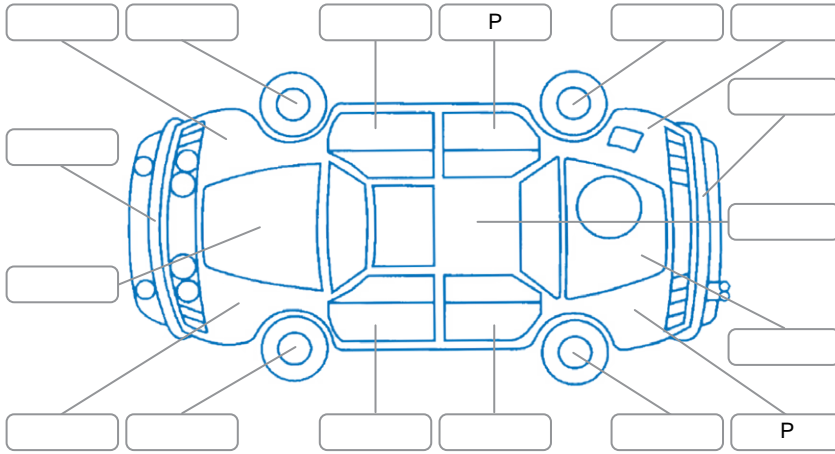

Report ID:	28,141,092	Version:	2
Created:	07 May 2026		

Make:	Nissan	Model:	Serena
Body Style:	Wagon	Year:	2015
Rego No.:	QM725	Rego Expiry:	30 Dec 2026
WoF Expiry:	21 May 2027	Odometer:	96,084 Kms
Good No.:	28141092	VIN:	7AT0DH3FX24261672
Next Service:	106000 kms	Service History:	No

Key

S = Scratch R = Rust C = Crack * = Decals W = Significant scuffs
 D = Dent PT = Paint defect P = Pin dent SC = Stone Chips

Note: some defects and blemishes may not be displayed in the diagram

Body Inspection Comments

Conditions During Body Inspection

Dry

Under Carriage and Under Bonnet Inspection Comments

Interior Comments

Seats:	Average
Carpets:	Average
Panels:	Average
Dashboard:	Average

General Comments

4 seater,
 2nd row seating removed.
 2nd row seatbelt and rear center seatbelt removed.