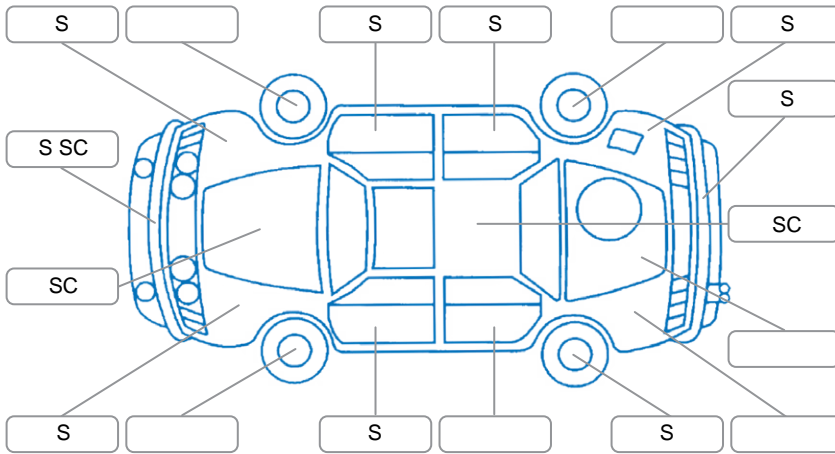

Report ID:	28,141,085	Version:	2
Created:	28 Apr 2026		

Make:	Holden	Model:	Commodore
Body Style:	Wagon	Year:	2020
Rego No.:	MSY20	Rego Expiry:	11 Mar 2027
WoF Expiry:	12 Mar 2027	Odometer:	202,696 Kms
Good No.:	28141085	VIN:	W0VZM8EC4L1009608
Next Service:	213000	Service History:	No

Key
 S = Scratch R = Rust C = Crack * = Decals W = Significant scuffs
 D = Dent PT = Paint defect P = Pin dent SC = Stone Chips

Note: some defects and blemishes may not be displayed in the diagram

Body Inspection Comments

- Holes in front and rear bumpers
- Minor dent in left rear sill
- Dent in roof left front

Conditions During Body Inspection Dry

Under Carriage and Under Bonnet Inspection Comments

Interior Comments

Seats:	Average
Carpets:	Average
Panels:	Average
Dashboard:	Average