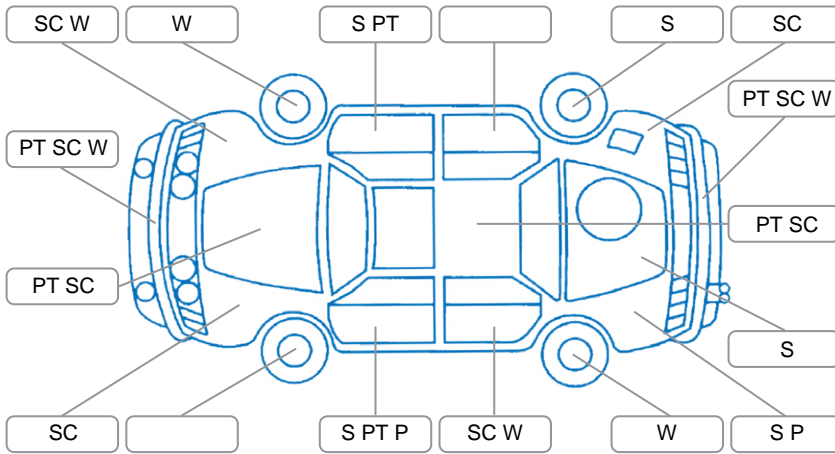

Report ID:	28,141,063	Version:	1
Created:	26 Apr 2026		

Make:	BMW	Model:	118i
Body Style:	Hatchback	Year:	2006
Rego No.:	HMM704	Rego Expiry:	15 Sep 2026
WoF Expiry:	15 Nov 2026	Odometer:	260,405 Kms
Good No.:	28141063	VIN:	WBAUF32040PR77242
Next Service:	270,000 Kms	Service History:	No

Key
 S = Scratch R = Rust C = Crack * = Decals W = Significant scuffs
 D = Dent PT = Paint defect P = Pin dent SC = Stone Chips

Note: some defects and blemishes may not be displayed in the diagram

Body Inspection Comments

Left wing mirror cracked (covered up by aftermarket glass) - also moves around on its own intermittently

Conditions During Body Inspection: Wet

Under Carriage and Under Bonnet Inspection Comments

Engine oil seep
 Rear-wheel drive

Interior Comments

Seats:	Average
Carpets:	Good
Panels:	Good
Dashboard:	Average

General Comments

Hood lining is sagging
 Rear windows don't wind up or down

Road Conditions During Test Drive	Dry		
Engine Timing Mechanism	Timing Chain		
Evidence of Cam Belt Replacement	<input type="checkbox"/> Yes	<input type="checkbox"/> No	Kms
Inspected by:	Ryan Scott		
Published by:	Robert Chardon		
Inspection Date:	24 Apr 2026		