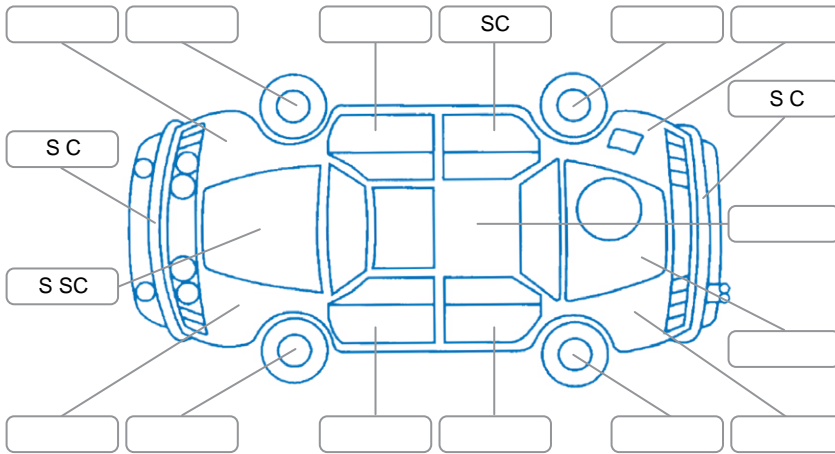

Report ID:	28,140,965	Version:	1
Created:	28 Apr 2026		

Make:	Hyundai	Model:	Santa FE
Body Style:	SUV	Year:	2022
Rego No.:	PCM728	Rego Expiry:	27 Aug 2026
WoF Expiry:	04 Mar 2027	Odometer:	171,865 Kms
Good No.:	28140965	VIN:	KMHS281HWNU423054
Next Service:	185000	Service History:	No

Key
 S = Scratch R = Rust C = Crack * = Decals W = Significant scuffs
 D = Dent PT = Paint defect P = Pin dent SC = Stone Chips

Note: some defects and blemishes may not be displayed in the diagram

Body Inspection Comments

Rear wind screen scratched on left rear

Conditions During Body Inspection

Dry

Under Carriage and Under Bonnet Inspection Comments

Engine under tray cover missing

Interior Comments

Seats:	Average
Carpets:	Good
Panels:	Average
Dashboard:	Good

General Comments

Slight delay when selecting reverse

Road Conditions During Test Drive

Dry

Engine Timing Mechanism

Timing Chain

Evidence of Cam Belt Replacement

Yes No