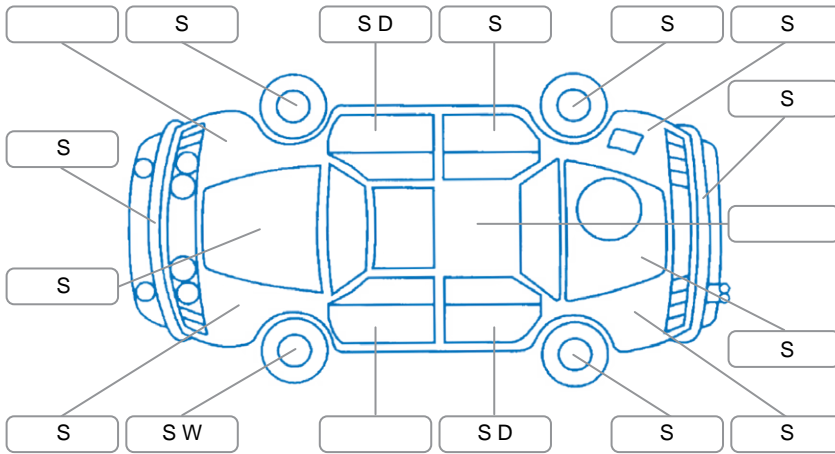

Report ID:	28,140,805	Version:	2
Created:	24 Apr 2026		

Make:	Holden	Model:	Commodore
Body Style:	Sedan	Year:	2016
Rego No.:	KDD107	Rego Expiry:	13 Mar 2026
WoF Expiry:	25 Oct 2026	Odometer:	126,443 Kms
Good No.:	28140805	VIN:	6G1FB5E33GL244346
Next Service:	116000	Service History:	Yes

Key

S = Scratch R = Rust C = Crack * = Decals W = Significant scuffs
 D = Dent PT = Paint defect P = Pin dent SC = Stone Chips

Note: some defects and blemishes may not be displayed in the diagram

Body Inspection Comments

1 remoter Botton missing, right rear and left front tyres sidewall damage ,

Conditions During Body Inspection

Wet

Under Carriage and Under Bonnet Inspection Comments

Interior Comments

Seats:	Good
Carpets:	Good
Panels:	Good
Dashboard:	Good