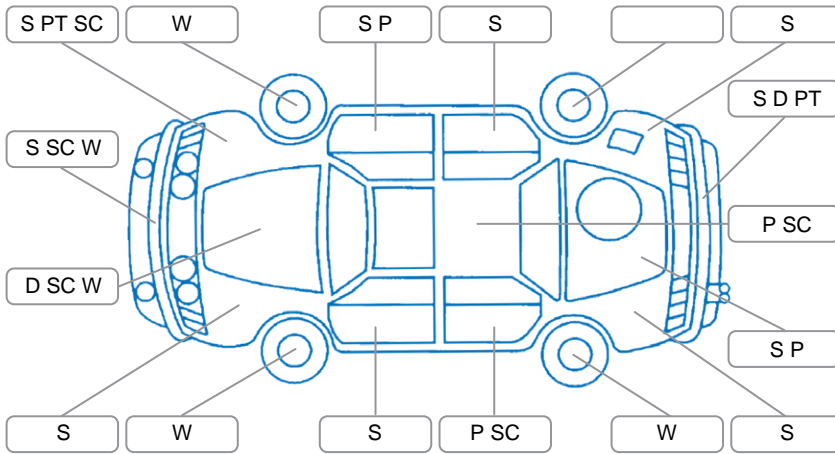

**Key**  
 S = Scratch    R = Rust    C = Crack    \* = Decals    W = Significant scuffs  
 D = Dent    PT = Paint defect    P = Pin dent    SC = Stone Chips

Note: some defects and blemishes may not be displayed in the diagram

### Body Inspection Comments

Front Ford emblem is damaged

Conditions During Body Inspection

Dry

### Under Carriage and Under Bonnet Inspection Comments

All-wheel drive  
 Engine oil seep