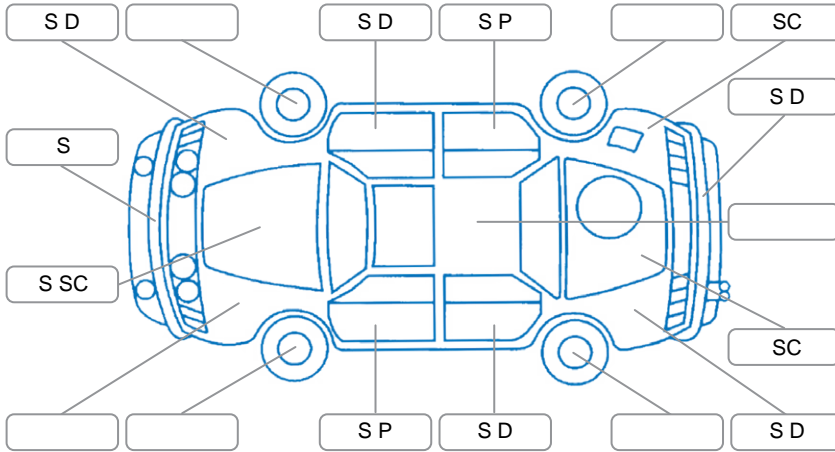

Report ID:	28,140,707	Version:	1
Created:	07 May 2026		

Make:	Toyota	Model:	Rav4
Body Style:	Wagon	Year:	2007
Rego No.:	LBK563	Rego Expiry:	05 Aug 2026
WoF Expiry:	20 May 2027	Odometer:	155,793 Kms
Good No.:	28140707	VIN:	7AT0H61XX17016608
Next Service:	165800 Kms	Service History:	No

Key
 S = Scratch R = Rust C = Crack * = Decals W = Significant scuffs
 D = Dent PT = Paint defect P = Pin dent SC = Stone Chips

Note: some defects and blemishes may not be displayed in the diagram

Body Inspection Comments

Large chip in left side of Windscreen.

Conditions During Body Inspection Dry

Under Carriage and Under Bonnet Inspection Comments

Interior Comments

Seats:	Average
Carpets:	Average
Panels:	Average
Dashboard:	Average