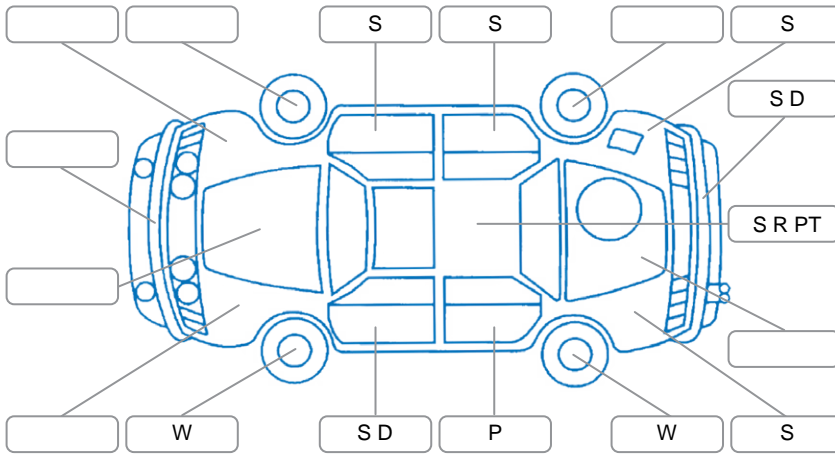

Report ID:	28,140,441	Version:	1
Created:	24 Apr 2026		

Make:	Toyota	Model:	Vitz
Body Style:	Hatchback	Year:	2000
Rego No.:	EHP672	Rego Expiry:	22 May 2026
WoF Expiry:	22 Nov 2026	Odometer:	186,735 Kms
Good No.:	28140441	VIN:	7A8H63E0708059431
Next Service:	Over due	Service History:	No

**Key**  
 S = Scratch    R = Rust    C = Crack    \* = Decals    W = Significant scuffs  
 D = Dent    PT = Paint defect    P = Pin dent    SC = Stone Chips

Note: some defects and blemishes may not be displayed in the diagram