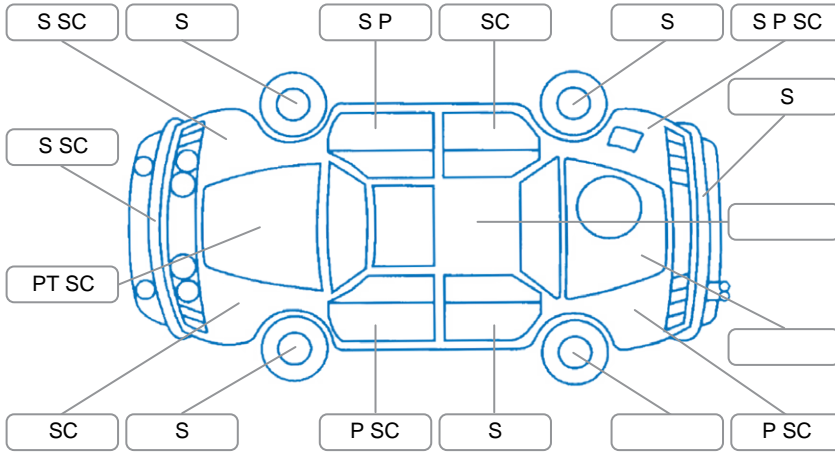

Report ID:	28,140,384	Version:	1
Created:	24 Apr 2026		

Make:		Model:	
Body Style:		Year:	
Rego No.:	FTU933	Rego Expiry:	30 May 2026
WoF Expiry:	01 Jul 2026	Odometer:	176,665 Kms
Good No.:	28140384	VIN:	WF0MXXGCDM6J34250
Next Service:	178,500kms	Service History:	No

**Key**

S = Scratch    R = Rust    C = Crack    \* = Decals    W = Significant scuffs  
 D = Dent    PT = Paint defect    P = Pin dent    SC = Stone Chips

Note: some defects and blemishes may not be displayed in the diagram