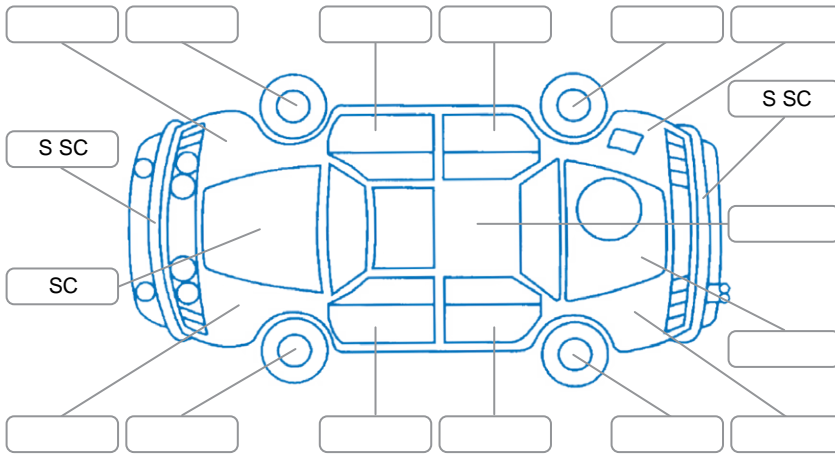

Make:	Subaru	Model:	XV
Body Style:	Wagon	Year:	2015
Rego No.:	NFY363	Rego Expiry:	17 Aug 2026
WoF Expiry:	01 Feb 2027	Odometer:	187,817 Kms
Good No.:	28140275	VIN:	7AT0GF1XX20022606
Next Service:	197,616kms	Service History:	No

Key
 S = Scratch R = Rust C = Crack * = Decals W = Significant scuffs
 D = Dent PT = Paint defect P = Pin dent SC = Stone Chips

Note: some defects and blemishes may not be displayed in the diagram

Body Inspection Comments