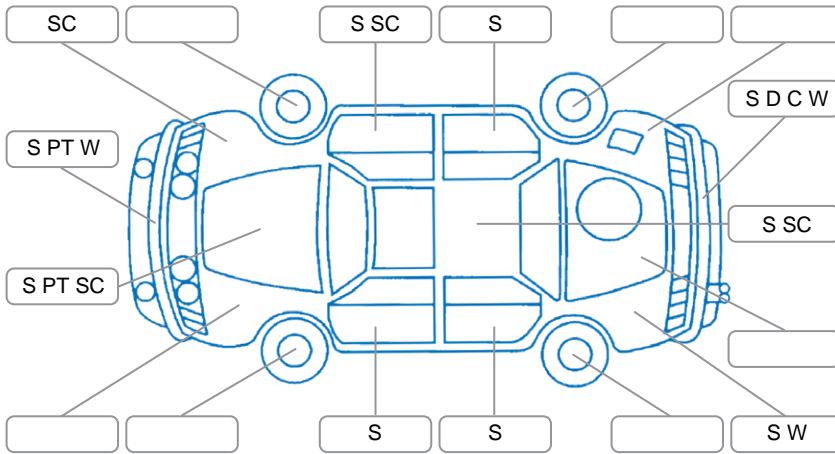

Report ID:	28,140,186	Version:	1
Created:	28 Apr 2026		

Make:	Toyota	Model:	Camry
Body Style:	Sedan	Year:	2013
Rego No.:	GZG150	Rego Expiry:	31 Dec 2026
WoF Expiry:	25 Dec 2026	Odometer:	160,116 Kms
Good No.:	28140186	VIN:	6T1BF3FK90X032406
Next Service:	165500km	Service History:	No

Key
 S = Scratch R = Rust C = Crack * = Decals W = Significant scuffs
 D = Dent PT = Paint defect P = Pin dent SC = Stone Chips

Note: some defects and blemishes may not be displayed in the diagram

Body Inspection Comments

Spare wheel fitted to LR, original wheel in boot. Front bumper unsecure. Rear bumper cracked.

Conditions During Body Inspection: Dry

Under Carriage and Under Bonnet Inspection Comments

Interior Comments

Seats:	Good
Carpets:	Average
Panels:	Good
Dashboard:	Good