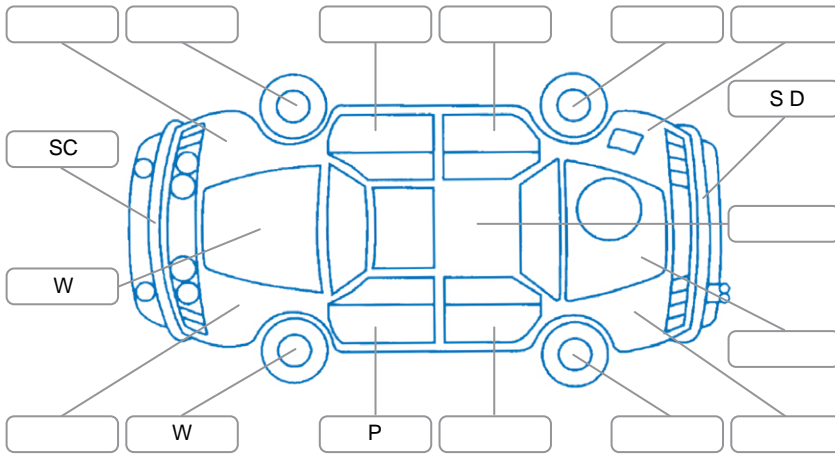

Key
 S = Scratch R = Rust C = Crack * = Decals W = Significant scuffs
 D = Dent PT = Paint defect P = Pin dent SC = Stone Chips

Note: some defects and blemishes may not be displayed in the diagram

Body Inspection Comments

Conditions During Body Inspection: Dry

Under Carriage and Under Bonnet Inspection Comments

Interior Comments

Seats:	Good
Carpets:	Good
Panels:	Good
Dashboard:	Good

General Comments

Road Conditions During Test Drive	Dry		
Engine Timing Mechanism	Timing Chain		
Evidence of Cam Belt Replacement	<input type="checkbox"/> Yes	<input type="checkbox"/> No	Kms
Inspected by:	Chris Buckley		
Published by:	Liam Walls		
Inspection Date:	24 Apr 2026		