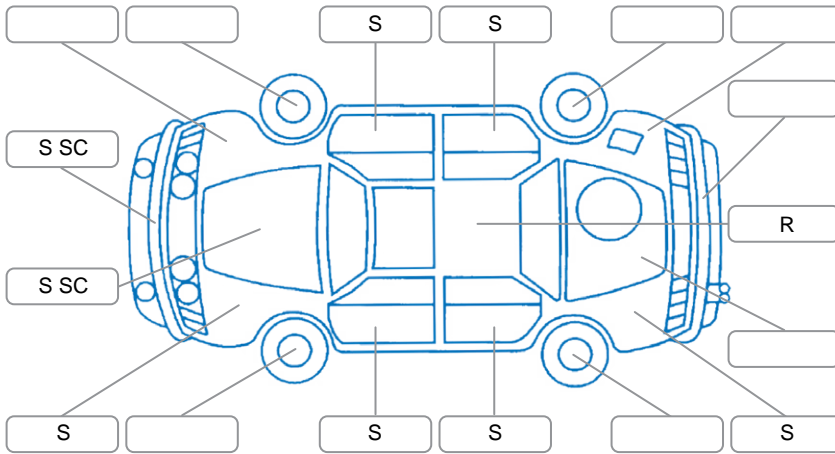

Report ID:	28,140,164	Version:	1
Created:	23 Apr 2026		

Make:	Toyota	Model:	Corolla
Body Style:	Wagon	Year:	2020
Rego No.:	PNE807	Rego Expiry:	09 Oct 2026
WoF Expiry:	23 Jan 2027	Odometer:	93,074 Kms
Good No.:	28140164	VIN:	7AT0H607X22051022
Next Service:	104,000 kms	Service History:	No

Key
 S = Scratch R = Rust C = Crack * = Decals W = Significant scuffs
 D = Dent PT = Paint defect P = Pin dent SC = Stone Chips

Note: some defects and blemishes may not be displayed in the diagram

Body Inspection Comments

Panels: Good

Dashboard: Good

General Comments

Road Conditions During Test Drive

Dry

Engine Timing Mechanism

Timing Chain

Evidence of Cam Belt Replacement Yes No Kms