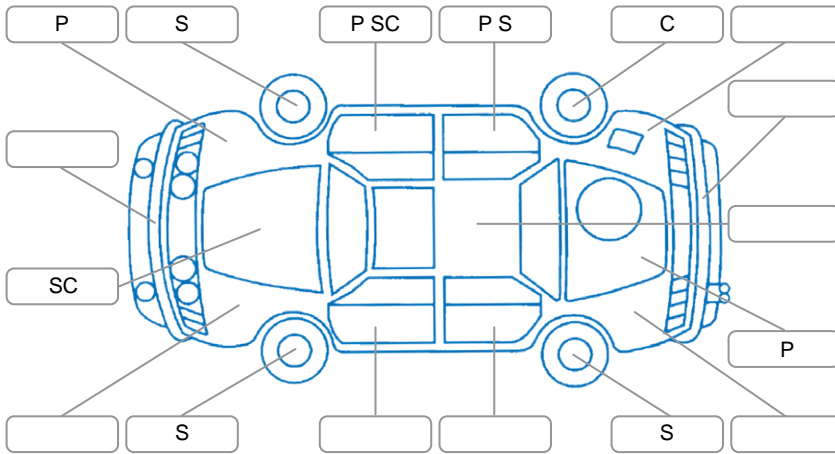

Report ID:	28,140,155	Version:	4
Created:	12 May 2026		

Make:	Nissan	Model:	Tiida
Body Style:	Hatchback	Year:	2006
Rego No.:	MGT306	Rego Expiry:	06 Feb 2027
WoF Expiry:	13 May 2027	Odometer:	41,671 Kms
Good No.:	28140155	VIN:	7AT0DH78X19109284
Next Service:	51,668 kms	Service History:	No

Key
 S = Scratch R = Rust C = Crack * = Decals W = Significant scuffs
 D = Dent PT = Paint defect P = Pin dent SC = Stone Chips

Note: some defects and blemishes may not be displayed in the diagram

Body Inspection Comments

Conditions During Body Inspection: Dry

Under Carriage and Under Bonnet Inspection Comments

Interior Comments

Seats:	Average
Carpets:	Average
Panels:	Average
Dashboard:	Good

General Comments

Low km Tiida hatch.