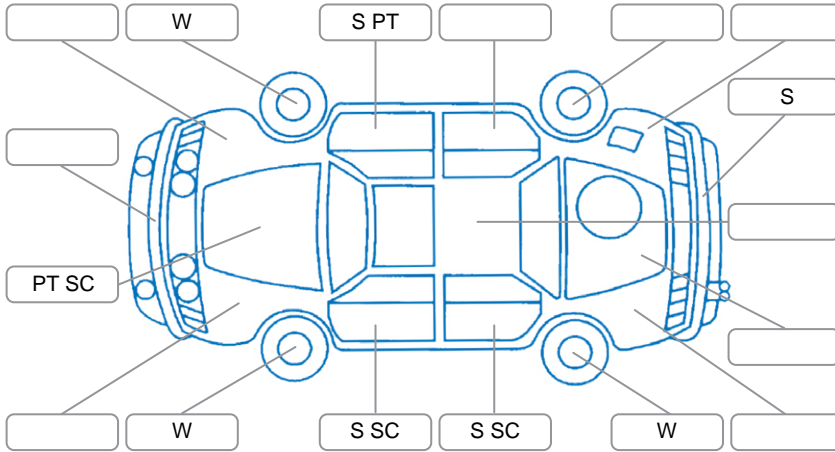

Key
 S = Scratch R = Rust C = Crack * = Decals W = Significant scuffs
 D = Dent PT = Paint defect P = Pin dent SC = Stone Chips

Note: some defects and blemishes may not be displayed in the diagram

Body Inspection Comments

Windscreen & rear glass edges delaminating slightly.

Conditions During Body Inspection: Dry

Under Carriage and Under Bonnet Inspection Comments

Front wheel drive.
 Freshly serviced.

Interior Comments

Seats:	Average
Carpets:	Average
Panels:	Average
Dashboard:	Average