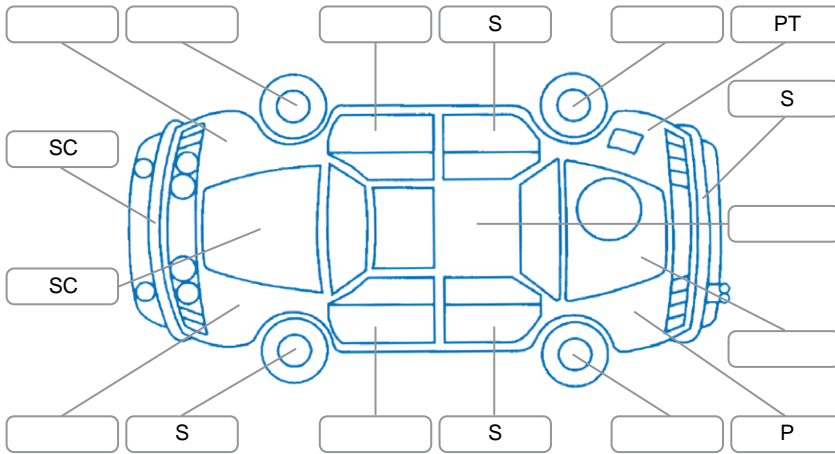

Report ID:	28,140,070	Version:	1
Created:	29 Apr 2026		

Make:	Volkswagen	Model:	Tiguan
Body Style:	SUV	Year:	2017
Rego No.:	KLY520	Rego Expiry:	28 Mar 2027
WoF Expiry:	30 Mar 2027	Odometer:	37,063 Kms
Good No.:	28140070	VIN:	WVGZZZ5NZHW387402
Next Service:	47,000kms	Service History:	Yes

Key
 S = Scratch R = Rust C = Crack * = Decals W = Significant scuffs
 D = Dent PT = Paint defect P = Pin dent SC = Stone Chips

Note: some defects and blemishes may not be displayed in the diagram

Body Inspection Comments

Conditions During Body Inspection: Dry

Under Carriage and Under Bonnet Inspection Comments

Interior Comments

Seats:	Good
Carpets:	Good
Panels:	Good
Dashboard:	Good

General Comments

Road Conditions During Test Drive	Dry	
Engine Timing Mechanism	Timing Chain	
Evidence of Cam Belt Replacement	<input type="checkbox"/> Yes <input type="checkbox"/> No	Kms
Inspected by:	Jason Young	
Published by:	Tiaan Pienaar	
Inspection Date:	29 Apr 2026	