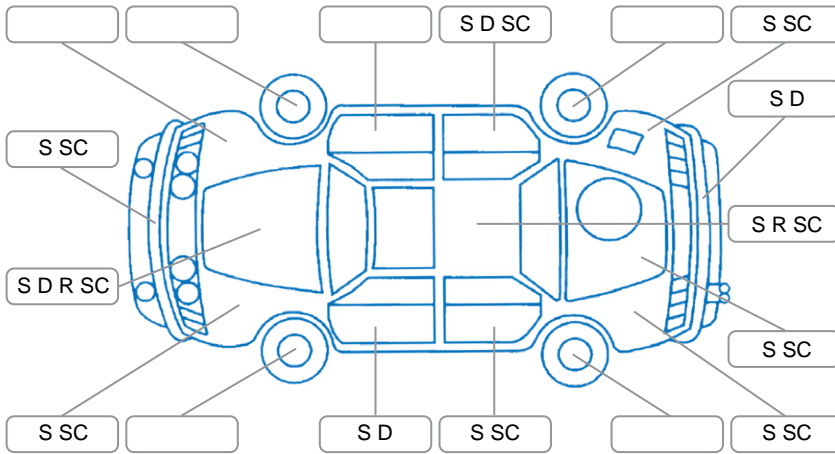

Report ID:	28,139,980	Version:	2
Created:	13 May 2026		

Make:	Toyota	Model:	Hilux
Body Style:	Utility	Year:	2010
Rego No.:	RTC525	Rego Expiry:	20 Dec 2026
WoF Expiry:	22 May 2027	Odometer:	318,179 Kms
Good No.:	28139980	VIN:	MR0FZ29G001580468
Next Service:	328,200	Service History:	Yes

**Key**  
 S = Scratch    R = Rust    C = Crack    \* = Decals    W = Significant scuffs  
 D = Dent    PT = Paint defect    P = Pin dent    SC = Stone Chips

Note: some defects and blemishes may not be displayed in the diagram