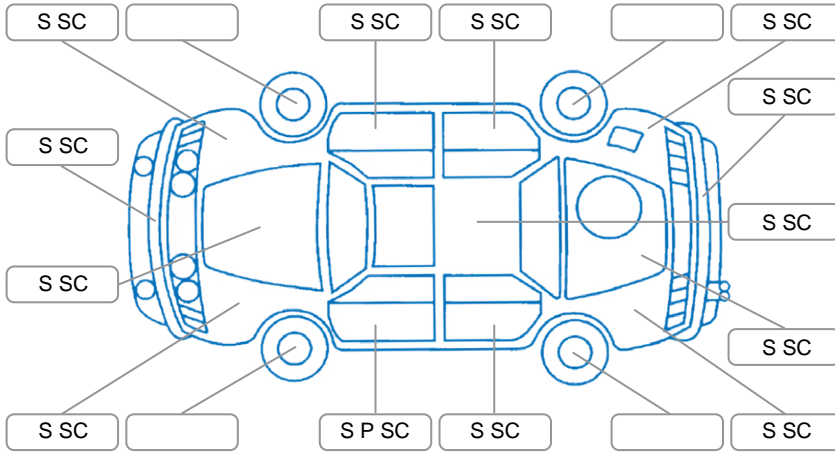

Report ID:	28,139,967	Version:	1
Created:	30 Apr 2026		

Make:	Ford	Model:	Mondeo
Body Style:	Hatchback	Year:	2016
Rego No.:	JJE951	Rego Expiry:	14 Feb 2027
WoF Expiry:	24 Jan 2027	Odometer:	117,480 Kms
Good No.:	28139967	VIN:	WF0EXXWPCEFJ63203
Next Service:	130000	Service History:	Yes

**Key**

S = Scratch    R = Rust    C = Crack    \* = Decals    W = Significant scuffs  
 D = Dent    PT = Paint defect    P = Pin dent    SC = Stone Chips

Note: some defects and blemishes may not be displayed in the diagram