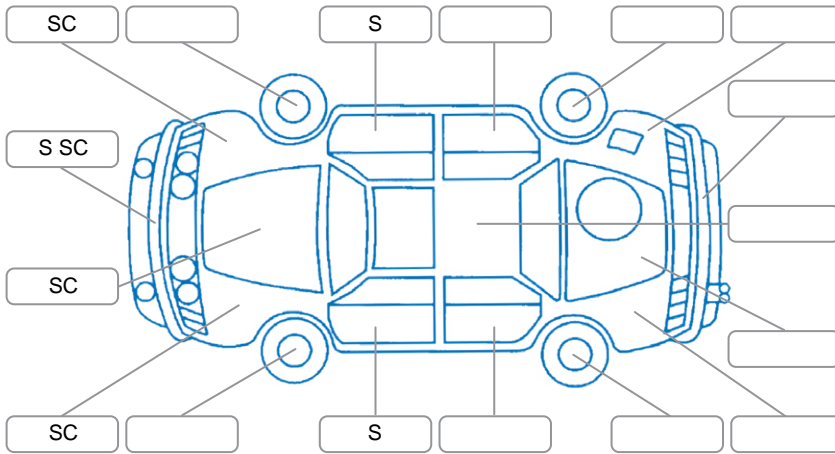

Report ID:	28,139,951	Version:	2
Created:	04 May 2026		

Make:	Suzuki	Model:	Vitara
Body Style:	SUV	Year:	2022
Rego No.:	PJY997	Rego Expiry:	04 Jul 2026
WoF Expiry:	13 May 2027	Odometer:	126,007 Kms
Good No.:	28139951	VIN:	TSMLYDA1S00B03991
Next Service:	131,000	Service History:	Yes

### Key

S = Scratch    R = Rust    C = Crack    \* = Decals    W = Significant scuffs  
 D = Dent    PT = Paint defect    P = Pin dent    SC = Stone Chips

Note: some defects and blemishes may not be displayed in the diagram