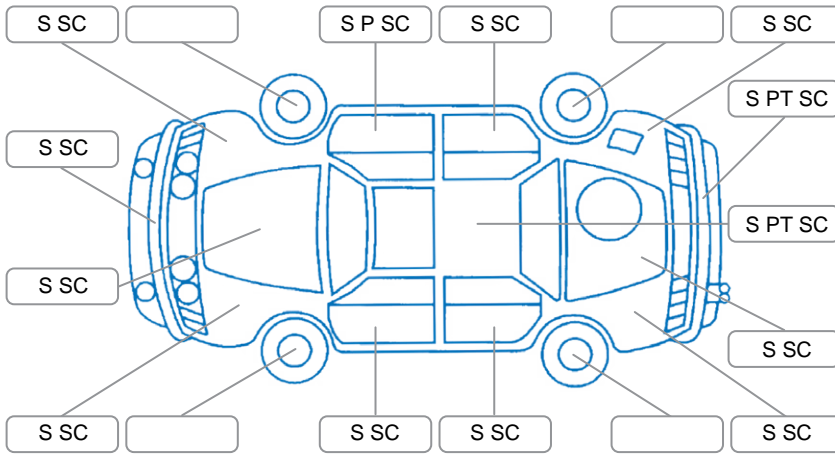

Report ID:	28,139,905	Version:	1
Created:	28 Apr 2026		

Make:	Honda	Model:	Accord
Body Style:	Sedan	Year:	2010
Rego No.:	FKB125	Rego Expiry:	26 Jan 2027
WoF Expiry:	05 Jan 2027	Odometer:	248,649 Kms
Good No.:	28139905	VIN:	JHMCU2640BC203166
Next Service:	255925	Service History:	No

Key

S = Scratch R = Rust C = Crack * = Decals W = Significant scuffs
D = Dent PT = Paint defect P = Pin dent SC = Stone Chips

Note: some defects and blemishes may not be displayed in the diagram

Body Inspection Comments

Conditions During Body Inspection

Dry

Under Carriage and Under Bonnet Inspection Comments

Front wheel drive

Interior Comments

Seats:	Good
Carpets:	Good
Panels:	all interior door handles scratched
Dashboard:	Good